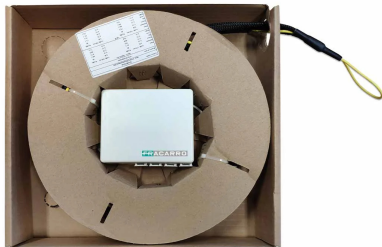

STOA 4C 70M

Multifibre cables

STOA 4-socket SC/APC with Shooter with 70 m of 4FO cable pre-connected on both sides.

It complies with the **Cca** class requirements according to the CPR EN 50575 standard.

Specifications		
Code		287744
Fiber type		Single-mode 9/125; semi loose
Sheath		LSZH, G657 A2
Colour		White
CPR		Cca, s1a, d0, a1
Fibre no.		4
Fibre length	m	70
Sheath diameter	mm	3
Connectors		SC/APC - SC/APC
Connector type		Simplex PULL
Insertion loss	dB	< 0.25 (Grade B)
Dimensions and packaging		
Pieces		1
EAN code		8016978108022
Packaging dimensions	mm	280 x 260 x 60
Product dimensions	mm	250 x 250 x 50
Packaging weight	Kg	0.85